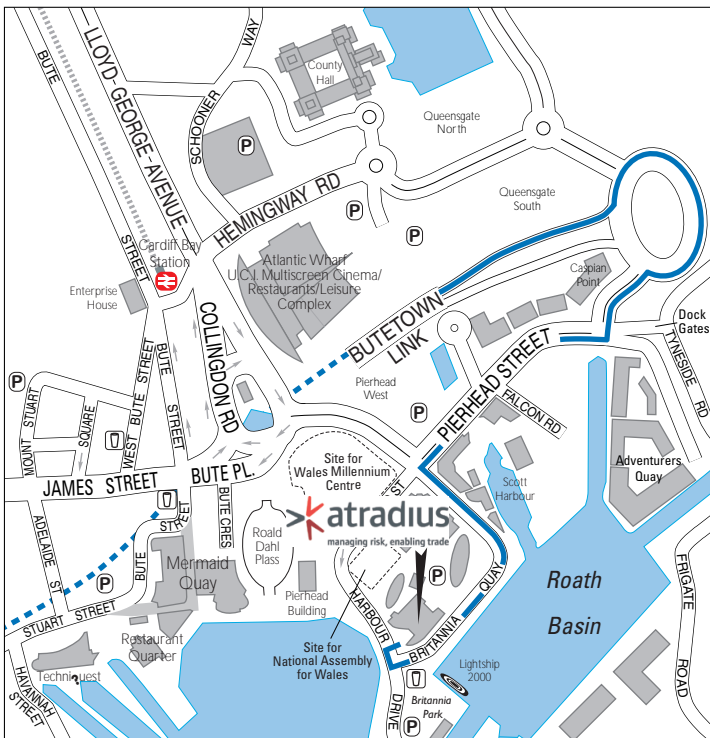

How to find us

Atradius
 3 Harbour Drive
 Capital Waterside
 Cardiff
 CF10 4WZ

Tel: +44 (0)29 2082 4000
 Fax: +44 (0)29 2082 4003
www.atradius.co.uk

Directions.

Exit M4 at Junction 33, follow signs for A4232 and stay on this dual carriageway for approximately 8 miles, following signs for Cardiff Bay. Travel through the Bute Town Tunnels and then at the roundabout take the second exit. At the junction turn right down Pierhead Street and then left at the second crossroads/traffic lights. Follow this road around, and the Atradius office is situated on your right.

INSET AREA

Map designed & produced by mapt ltd © 2002
 e-mail: info@mapt.co.uk