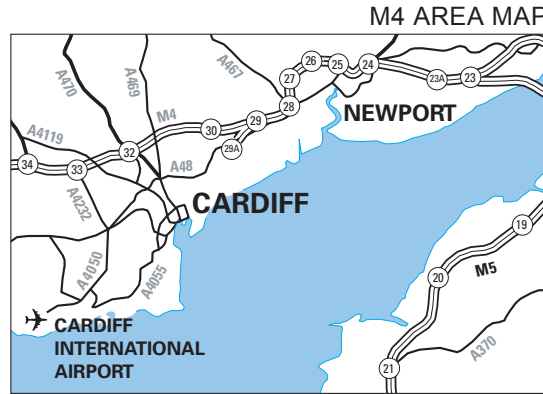

How to find us

Atradius
 3 Harbour Drive
 Capital Waterside
 Cardiff
 CF10 4WZ

Tel: +44 (0)29 2082 4000
 Fax: +44 (0)29 2082 4003
www.atradius.co.uk

Directions.

Exit M4 at Junction 33, follow signs for A4232 and stay on this dual carriageway for approximately 8 miles, following signs for Cardiff Bay. Travel through the Bute Town Tunnels and then at the roundabout take the second exit. At the junction turn right down Pierhead Street and then left at the second crossroads/traffic lights. Follow this road around, and the Atradius office is situated on your right.