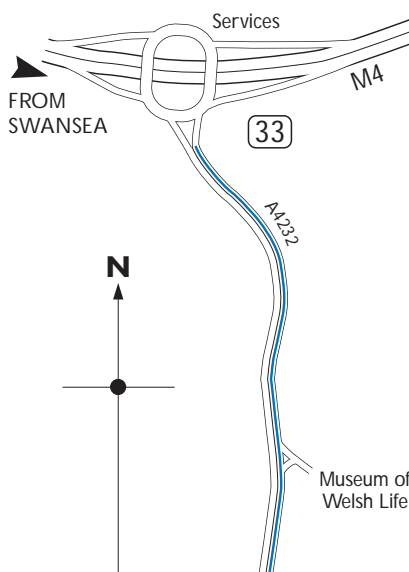

How to find us

Atradius
 3 Harbour Drive
 Capital Waterside
 Cardiff
 CF10 4WZ

Tel: +44 (0)29 2082 4000
 Fax: +44 (0)29 2082 4003
www.atradius.co.uk

Directions.

Exit M4 at Junction 33, follow signs for A4232 and stay on this dual carriageway for approximately 8 miles, following signs for Cardiff Bay. Travel through the Bute Town Tunnels and then at the roundabout take the second exit. At the junction turn right down Pierhead Street and then left at the second crossroads/traffic lights. Follow this road around, and the Atradius office is situated on your right.