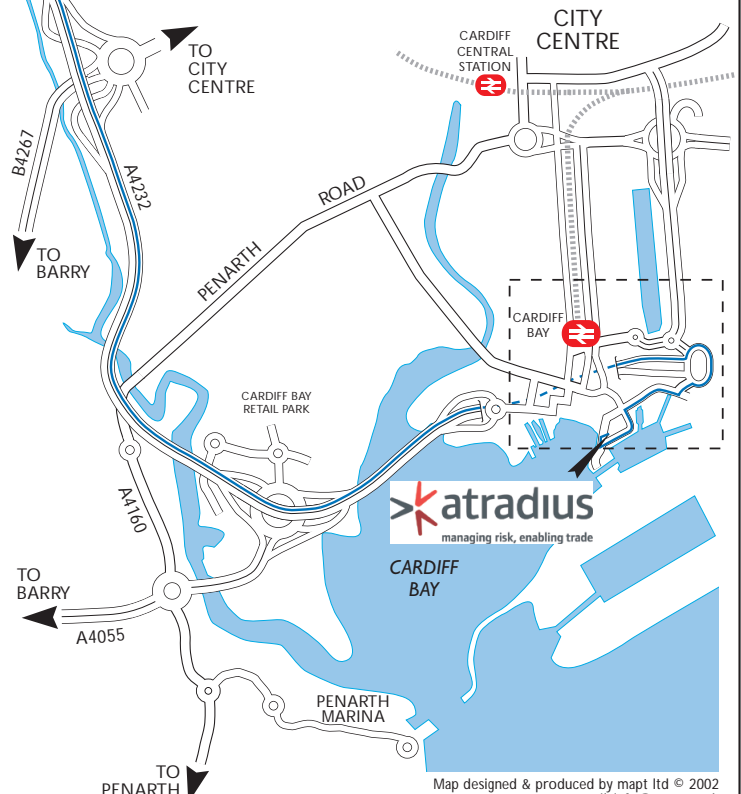

INSET AREA

Map designed & produced by mapt ltd © 2002
e-mail: info@mapt.co.uk