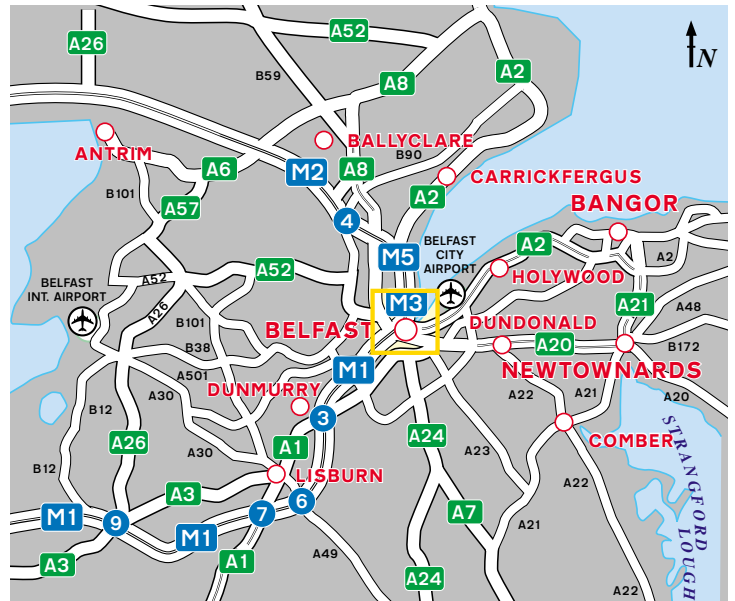

By Air, Belfast International Airport (Aldergrove Airport)

Approximately 45 minutes by taxi.

Belfast City Airport

Approximately 15 minutes by taxi.

By Bus

From Belfast International Airport take an airbus to the City Centre. Get off at Royal Avenue.

BELFAST - Locator Map

SECTION DETAIL: 71-75 North Street, Belfast